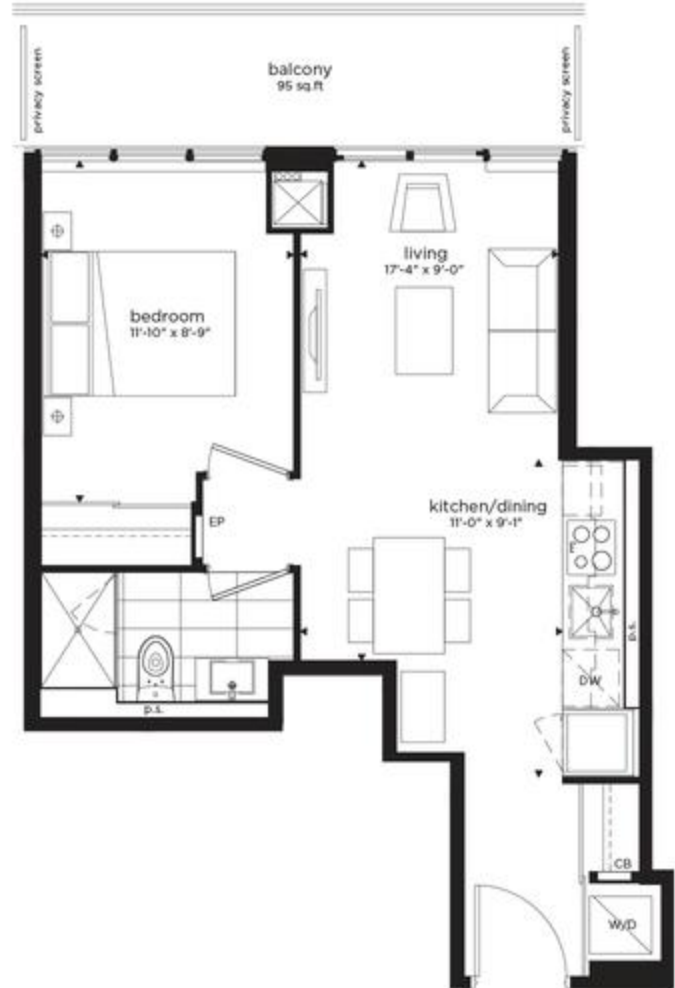

David Vu & Brigitte Obregon
Brokers
RE/MAX Ultimate Realty Inc., Brokerage
Cell: 416-258-8493 Cell: 416-371-3116
Fax: 416-352-7710
Email: info@gta-homes.com
WWW.GTA-HOMES.COM